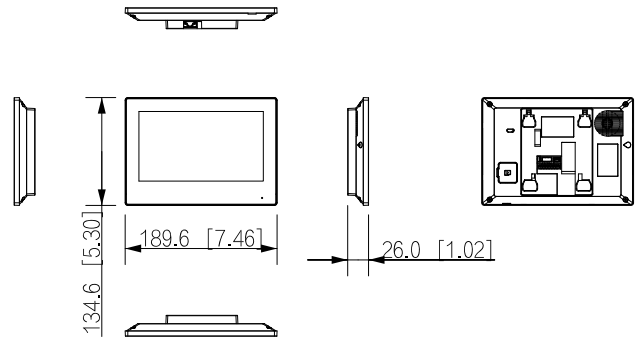

General

Appearance Color	Black/White
Power Supply	48 VDC 1.25 A
Installation	Surface Mount
Certifications	CE; FCC
Dimensions	189.6 mm × 134.6 mm × 26.0 mm (7.50" × 5.30" × 1.00")
Operating Temperature	-10°C to +55°C (+14°F to 131°F)
Operating Humidity	10%–95% RH (non-condensing)
Operating Altitude	Beneath 3000 m (9842.52 ft)
Power Consumption	Standby ≤ 2 W; working ≤ 6 W
Net Weight	0.34 kg (0.74 lb)
Gross Weight	0.58 kg (1.27 lb)

Ordering Information

Type	Model	Description
2-wire&Wi-Fi Indoor Monitor	DHI-VTH2622G-W/ DHI-VTH2622GW-W	2-wire Digital & WiFi Indoor Monitor

Installation

Dimensions (mm[inch])

Application