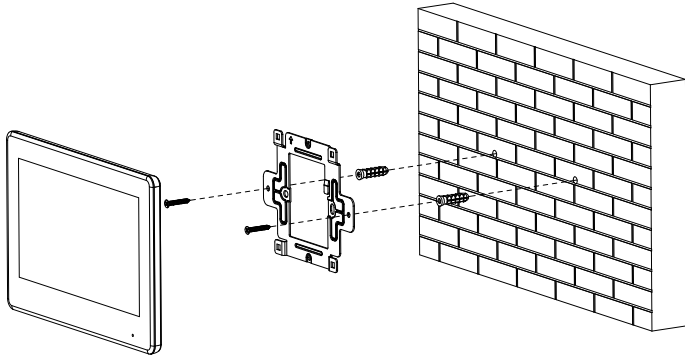

Ordering Information

Type	Model	Description
2-wire&Wi-Fi Indoor Monitor	DHI-VTH2622G-W/ DHI-VTH2622GW-W	2-wire Digital & WiFi Indoor Monitor

Installation