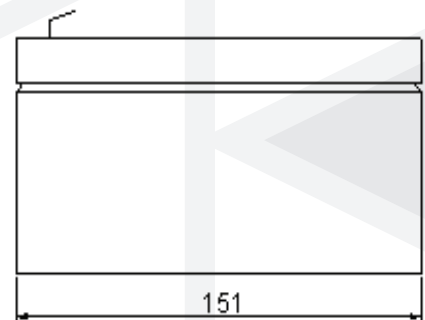

PARADOX HELLAS A.E.
Συστήματα Ασφαλείας & Πυρανίχνευσης

PS 7-12

ΜΠΑΤΑΡΙΑ ΜΟΛΥΒΔΟΥ ΚΛΕΙΣΤΟΥ ΤΥΠΟΥ
ΚΑΙ ΧΩΡΗΤΙΚΟΤΗΤΑΣ 7Α

Συστήματα
Ασφαλείας

Πυρανίχνευση

Φωτιστικά
Ασφαλείας

CCTV

Θυροπλεόραση

Access Control

Παραγωγή
Ομίχλης

Εργαλεία
Αναλώσιμα

www.paradox.gr

Κορίνθου 3, 144 51 Μεταμόρφωση, Αττική, Τηλ.: +30 210 28 55 000, Fax: +30 210 28 55 020