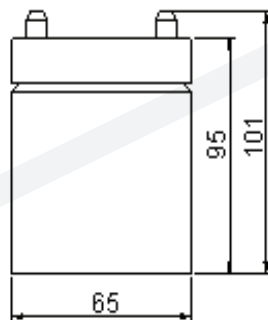

PARADOX HELLAS A.E.
Συστήματα Ασφαλείας & Πυρανίχνευσης

PS 7-12

ΜΠΑΤΑΡΙΑ ΜΟΛΥΒΔΟΥ ΚΛΕΙΣΤΟΥ ΤΥΠΟΥ
ΚΑΙ ΧΩΡΗΤΙΚΟΤΗΤΑΣ 7Α

Συστήματα
Ασφαλείας

Πυρανίχνευση

Φωτιστικά
Ασφαλείας

CCTV

Θυροπλεόραση

Access Control

Παραγωγή
Ομίχλης

Εργαλεία
Αναλώσιμα

www.paradox.gr

Κορίνθου 3, 144 51 Μεταμόρφωση, Αττική, Τηλ.: +30 210 28 55 000, Fax: +30 210 28 55 020