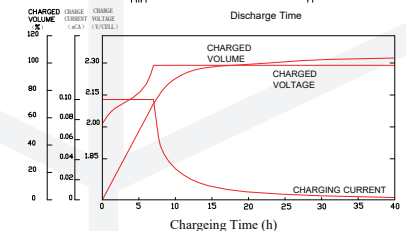

Constant Current Discharge Characteristics (A, 25°C)

F.V./TIME	5min	10min	15min	30min	60min	3h	5h	10h	20h
9.60V	27.0	18.0	14.0	8.40	4.70	1.73	1.15	0.71	0.37
10.2V	25.7	17.1	13.4	8.06	4.55	1.70	1.13	0.70	0.36
10.5V	24.2	16.1	12.7	7.66	4.35	1.65	1.10	0.68	0.35

Constant Current Discharge Characteristics (Watt, 25°C)

F.V./TIME	5min	10min	15min	30min	60min	3h	5h	10h	20h
9.60V	301	203	160	94.2	54.4	20.6	13.8	8.52	4.43
10.2V	287	191	153	90.4	52.7	20.2	13.6	8.40	4.33
10.5V	270	180	145	86.0	50.4	19.6	13.2	8.17	4.21

www.paradox.gr

Κορίνθου 3, 144 51 Μεταμόρφωση, Αττική, Τηλ.: +30 210 28 55 000, Fax: +30 210 28 55 020