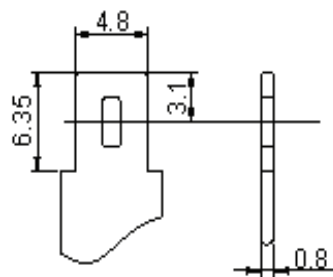

PARADOX HELLAS A.E.
Συστήματα Ασφαλείας & Πυρανίχνευσης

PS 7-12

ΜΠΑΤΑΡΙΑ ΜΟΛΥΒΔΟΥ ΚΛΕΙΣΤΟΥ ΤΥΠΟΥ
ΚΑΙ ΧΩΡΗΤΙΚΟΤΗΤΑΣ 7Α

Συστήματα
Ασφαλείας

Πυρανίχνευση

Φωτιστικά
Ασφαλείας

CCTV

Θυροπλεόραση

Access Control

Παραγωγή
Ομίχλης

Εργαλεία
Αναλώσιμα

www.paradox.gr

Κορίνθου 3, 144 51 Μεταμόρφωση, Αττική, Τηλ.: +30 210 28 55 000, Fax: +30 210 28 55 020