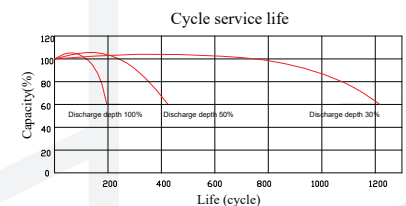

Constant Current Discharge Characteristics (A, 25°C)

F.V./TIME	5min	10min	15min	30min	60min	3h	5h	10h	20h
9.60V	27.0	18.0	14.0	8.40	4.70	1.73	1.15	0.71	0.37
10.2V	25.7	17.1	13.4	8.06	4.55	1.70	1.13	0.70	0.36
10.5V	24.2	16.1	12.7	7.66	4.35	1.65	1.10	0.68	0.35

Constant Current Discharge Characteristics (Watt, 25°C)

F.V./TIME	5min	10min	15min	30min	60min	3h	5h	10h	20h
9.60V	301	203	160	94.2	54.4	20.6	13.8	8.52	4.43
10.2V	287	191	153	90.4	52.7	20.2	13.6	8.40	4.33
10.5V	270	180	145	86.0	50.4	19.6	13.2	8.17	4.21

www.paradox.gr

Κορίνθου 3, 144 51 Μεταμόρφωση, Αττική, Τηλ.: +30 210 28 55 000, Fax: +30 210 28 55 020