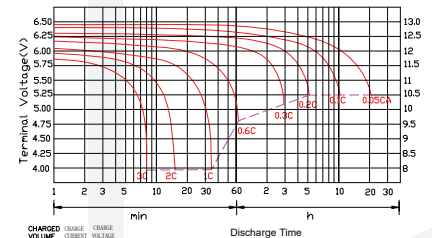

Constant Current Discharge Characteristics (A, 25°C)

F.V./TIME	5min	10min	15min	30min	60min	3h	5h	10h	20h
9.60V	27.0	18.0	14.0	8.40	4.70	1.73	1.15	0.71	0.37
10.2V	25.7	17.1	13.4	8.06	4.55	1.70	1.13	0.70	0.36
10.5V	24.2	16.1	12.7	7.66	4.35	1.65	1.10	0.68	0.35

Constant Current Discharge Characteristics (Watt, 25°C)

F.V./TIME	5min	10min	15min	30min	60min	3h	5h	10h	20h
9.60V	301	203	160	94.2	54.4	20.6	13.8	8.52	4.43
10.2V	287	191	153	90.4	52.7	20.2	13.6	8.40	4.33
10.5V	270	180	145	86.0	50.4	19.6	13.2	8.17	4.21

www.paradox.gr

Κορίνθου 3, 144 51 Μεταμόρφωση, Αττική, Τηλ.: +30 210 28 55 000, Fax: +30 210 28 55 020