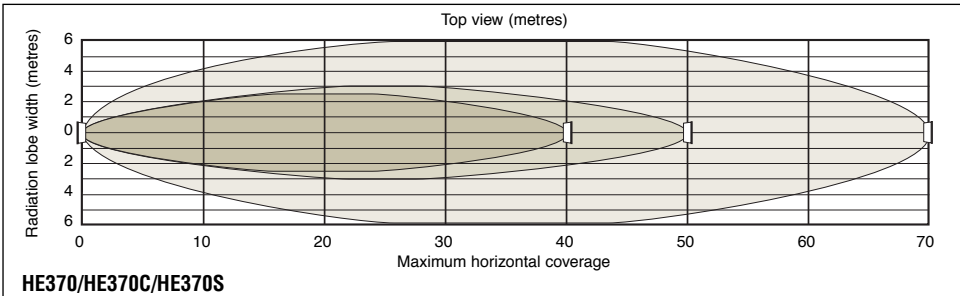

MICROWAVE BARRIERS HE340 • HE370

The ideal outdoor protection of residential, commercial, industrial sites with medium-long perimeters

- ✓ Maximum range: 40 metres HE340
70 metres HE370
- ✓ Four on-site selectable modulation frequencies
- ✓ Ant-shifting detection
- ✓ Planar technology antenna
- ✓ Versions for installation in towers available:
 - S version with synchronism
 - C version without synchronism
- ✓ Easy alignment and control using TS400 Test Instrument Interface
- ✓ Elegant and modern design

HE340 • HE370

HESA HE340 and HE370 Microwave Barriers represents a breakthrough in medium range outdoor perimeter protections and allow a fast installation by mean of a safe and simple alignment procedure. The maximum distance of the beam between a transmitter and a receiver unit is, respectively, 40 metres for HE340, HE340C and HE340S models and 70 metres for HE370, HE370C and HE370S ones. HE340 and HE370 barriers feature four on-site selectable modulation frequencies to allow the installation of barriers within close proximity and to reduce the possibility of cross link modulation or mutual interference.

HE340 and HE370 barriers represents the ideal protection for balconies gardens, arcades, malls, scaffoldings, restricted areas, medium-long perimeters.

CHARACTERISTICS

Item	HE340	HE340C	HE340S	HE370	HE370C	HE370S
Power Input	11.5 ÷ 14.8VDC					
Current Drain (max) Transmitter:	50mA					
Receiver:	32mA					
Operating Frequency	10.5 ÷ 10.6 GHz					
Maximum Power to emitting	20 to 500mW P.I.R.E. according to national regulations					
Operating channels	4, on-site selectable					
Synchronism	NO		YES		NO	YES
Maximum range (m)	40			70		
Alarm Output	N.C. 100mA@28VDC					
Tamper	N.C. contact, it opens at cover's removal					
IP rate	IP67					
Operating Temperature	-25°C ÷ +55°C					