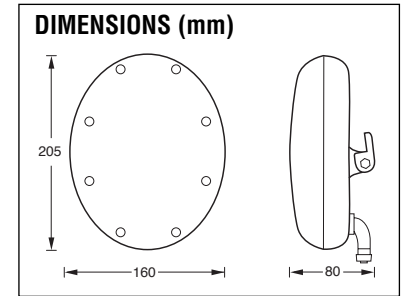

MICROWAVE BARRIERS HE340 • HE370

The ideal outdoor protection of residential, commercial, industrial sites with medium-long perimeters

- ✓ Maximum range: 40 metres HE340
70 metres HE370
- ✓ Four on-site selectable modulation frequencies
- ✓ Ant-shifting detection
- ✓ Planar technology antenna
- ✓ Versions for installation in towers available:
 - S version with synchronism
 - C version without synchronism
- ✓ Easy alignment and control using TS400 Test Instrument Interface
- ✓ Elegant and modern design

HE340 • HE370

HESA HE340 and HE370 Microwave Barriers represents a breakthrough in medium range outdoor perimeter protections and allow a fast installation by mean of a safe and simple alignment procedure. The maximum distance of the beam between a transmitter and a receiver unit is, respectively, 40 metres for HE340, HE340C and HE340S models and 70 metres for HE370, HE370C and HE370S ones. HE340 and HE370 barriers feature four on-site selectable modulation frequencies to allow the installation of barriers within close proximity and to reduce the possibility of cross link modulation or mutual interference.

HE340 and HE370 barriers represents the ideal protection for balconies gardens, arcades, malls, scaffoldings, restricted areas, medium-long perimeters.

CHARACTERISTICS

Item	HE340	HE340C	HE340S	HE370	HE370C	HE370S
Power Input	11.5 ÷ 14.8VDC					
Current Drain (max) Transmitter:	50mA					
Receiver:	32mA					
Operating Frequency	10.5 ÷ 10.6 GHz					
Maximum Power to emitting	20 to 500mW P.I.R.E. according to national regulations					
Operating channels	4, on-site selectable					
Synchronism	NO		YES		NO	YES
Maximum range (m)	40			70		
Alarm Output	N.C. 100mA@28VDC					
Tamper	N.C. contact, it opens at cover's removal					
IP rate	IP67					
Operating Temperature	-25°C ÷ +55°C					