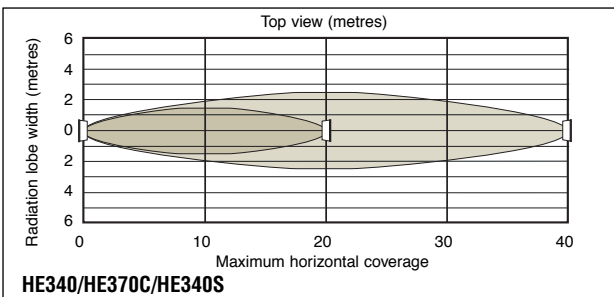

MICROWAVE BARRIERS HE340 • HE370

The ideal outdoor protection of residential, commercial, industrial sites with medium-long perimeters

- ✓ Maximum range: 40 metres HE340
70 metres HE370
- ✓ Four on-site selectable modulation frequencies
- ✓ Ant-shifting detection
- ✓ Planar technology antenna
- ✓ Versions for installation in towers available:
 - S version with synchronism
 - C version without synchronism
- ✓ Easy alignment and control using TS400 Test Instrument Interface
- ✓ Elegant and modern design

HE340 • HE370

HESA HE340 and HE370 Microwave Barriers represents a breakthrough in medium range outdoor perimeter protections and allow a fast installation by mean of a safe and simple alignment procedure. The maximum distance of the beam between a transmitter and a receiver unit is, respectively, 40 metres for HE340, HE340C and HE340S models and 70 metres for HE370, HE370C and HE370S ones. HE340 and HE370 barriers feature four on-site selectable modulation frequencies to allow the installation of barriers within close proximity and to reduce the possibility of cross link modulation or mutual interference.

HE340 and HE370 barriers represents the ideal protection for balconies gardens, arcades, malls, scaffoldings, restricted areas, medium-long perimeters.

CHARACTERISTICS

Item	HE340	HE340C	HE340S	HE370	HE370C	HE370S
Power Input	11.5 ÷ 14.8VDC					
Current Drain (max) Transmitter:	50mA					
Receiver:	32mA					
Operating Frequency	10.5 ÷ 10.6 GHz					
Maximum Power to emitting	20 to 500mW P.I.R.E. according to national regulations					
Operating channels	4, on-site selectable					
Synchronism	NO		YES		NO	YES
Maximum range (m)	40			70		
Alarm Output	N.C. 100mA@28VDC					
Tamper	N.C. contact, it opens at cover's removal					
IP rate	IP67					
Operating Temperature	-25°C ÷ +55°C					